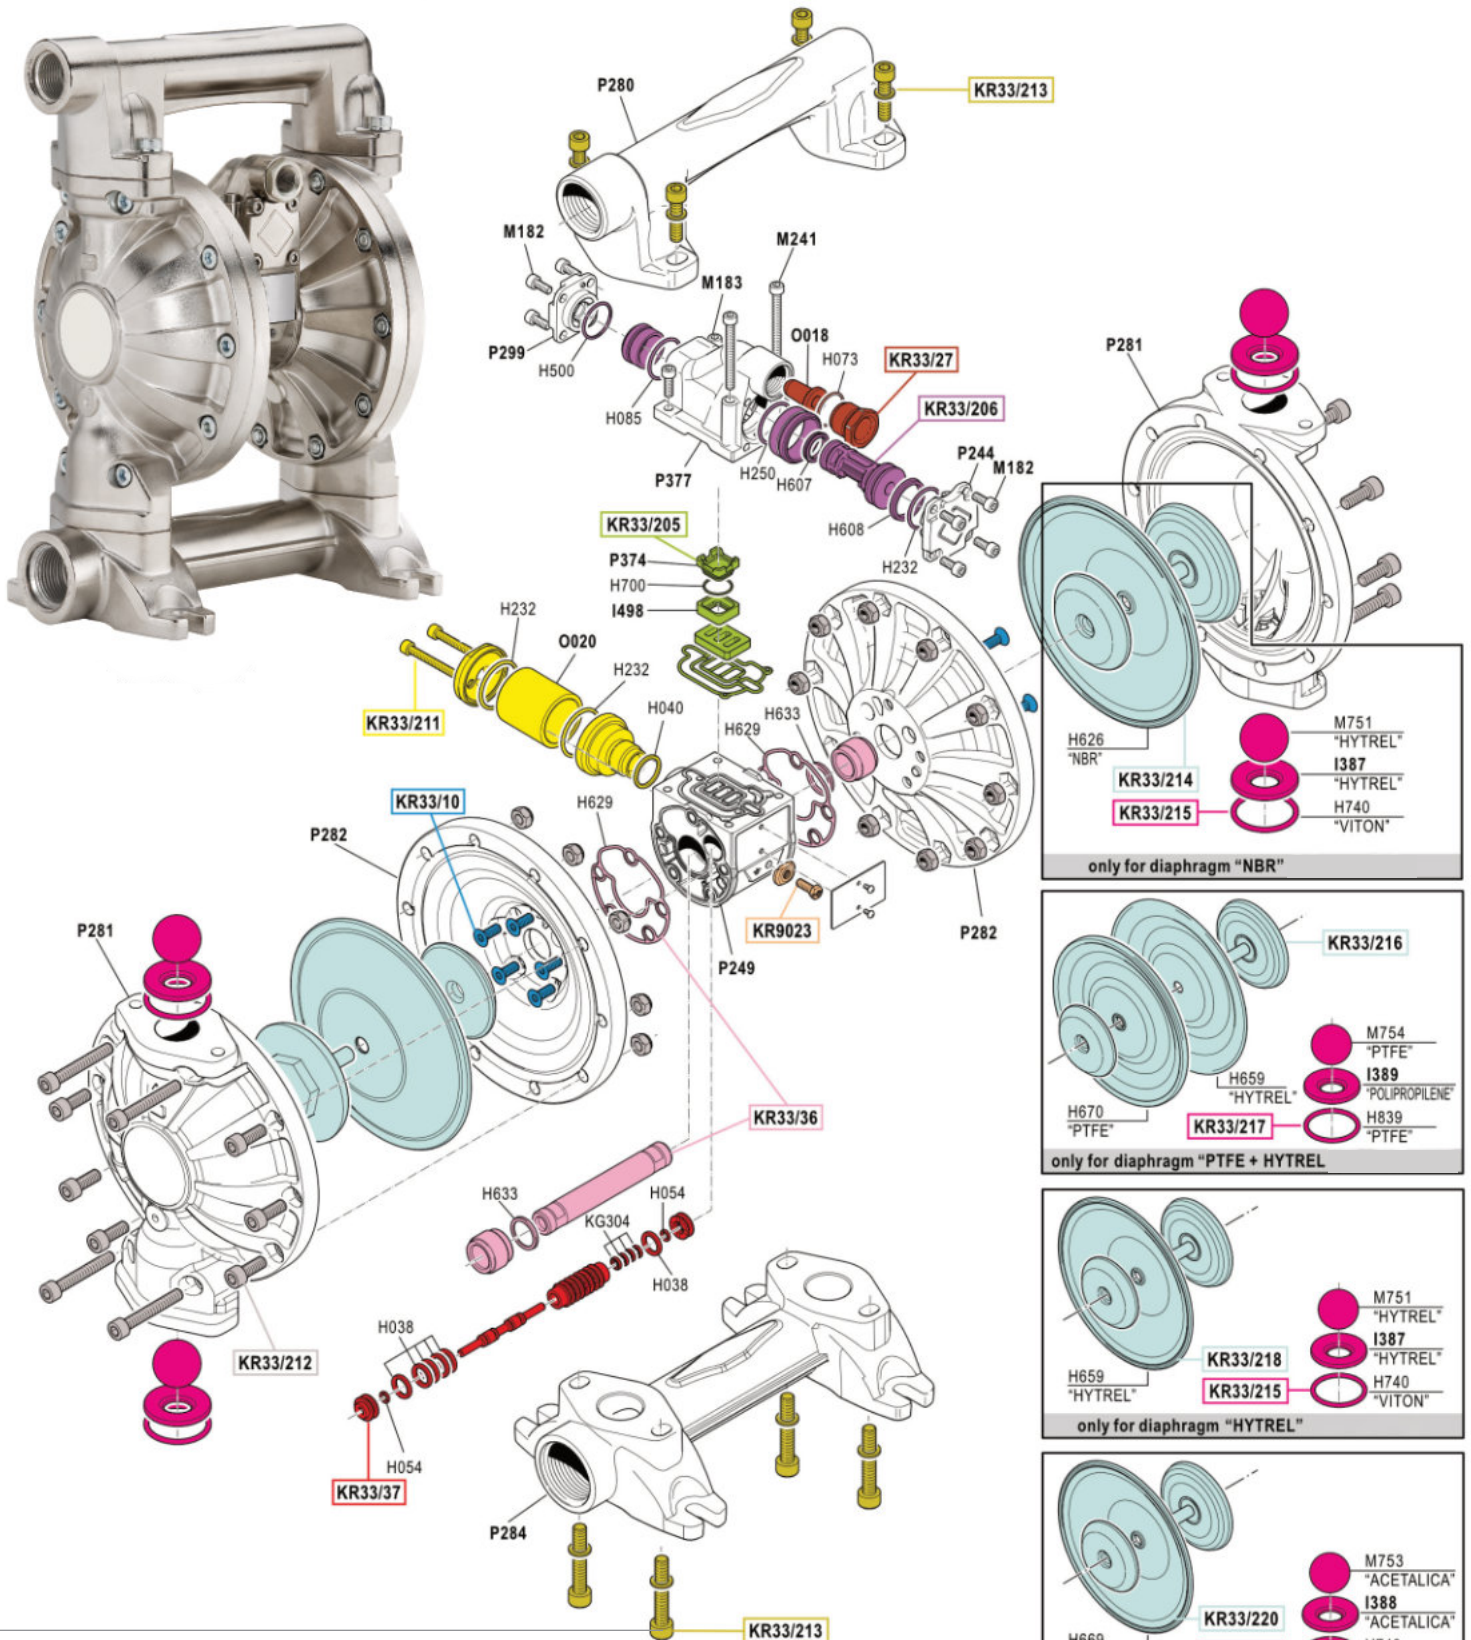

Ersatzteilliste Doppelmembranpumpen

Spare part list Double diaphragm pump

Pumpengehäuse / pump casing Aluminium

Membran / membranes

EPDM	7.350.100
Hytrel	7.350.110
NBR	7.350.120
Santoprene	7.350.130
PTFE + Hytrel	7.350.140

only for diaphragm "NBR"

only for diaphragm "PTFE + HYTREL"

only for diaphragm "HYTREL"

only for diaphragm "EPDM"

only for diaphragm "SANTOPRENE"

Ersatzteilliste Doppelmembranpumpen

Spare part list Double diaphragm pump

Ersatzteile, Set Spare parts, set	Art.Nr. Item-No	Menge Qty	Art.Nr. Item-No	Menge Qty
KR33/214 (NBR)	H700	1	KR33/209 (air distributor gaskets kit)	1
KR33/216 (PTFE+Hytrel)	I498	1	KR33/234 (motor gaskets kit)	1
KR33/218 (Hytrel)	M182	8	KR33/224 (diaphragm + valve kit NBR)	1
KR33/220 (Santoprene)	M183	2	KR33/225 (diaphragm + valve kit Hytrel)	1
KR33/223 (EPDM)	M241	2	KR33/226 (diaphragm + valve kit PTFE+Hytrel)	1
KR33/215 (Hytrel/NBR)	0018	1	KR33/227 (diaphragm + valve kit EPDM)	1
KR33/217 (PTFE+Hytrel)	0020	1	KR33/228 (diaphragm + valve kit Santoprene)	1
KR33/221 (EPDM)	P244	1		
KR33/222 (Santoprene)	P249	1		
KR33/10	P280	1		
KR33/27	P281	2		
KR33/36	P282	2		
KR33/37	P284	1		
KR33/205	P299	1		
KR33/206	P374	1		
KR33/211	P377	1		
KR33/212		1		
KR33/213		1		
KR9023		1		
	H626 (NBR)	2		
	H659 (Hytrel)	2		
	H660 (Santoprene)	2		
	H669 (EPDM)	2		
	H670 (PTFE)	2		
	H839 (PTFE)	4		
	I387 (Hytrel)	4		
	I388 (Acetalica)	4		
	I389 (Polipropilene)	4		
	I446 (Santoprene)	4		
	M751 (Hytrel)	4		
	M753 (Acetalica)	4		
	M754 (PTFE)	4		
	M757 (Santoprene)	4		
			Art.Nr. Item-No	Menge Qty
			KS33/105 (NBR) includes KR33/209, KR33/234, KR33/224	1
			KS33/106 (Hytrel) includes KR33/209, KR33/234, KR33/225	1
			KS33/107 (PTFE+Hytrel) includes KR33/209, KR33/234, KR33/226	1
			KS33/108 (EPDM) includes KR33/209, KR33/234, KR33/227	1
			KS33/109 Santoprene includes KR33/209, KR33/234, KR33/228	1