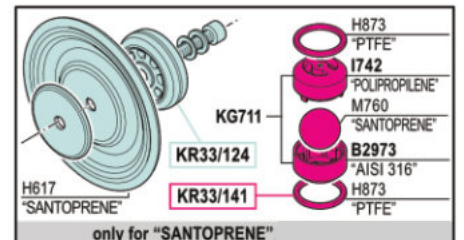

Ersatzteilliste Doppelmembranpumpen

Spare part list Double diaphragm pump

Pumpengehäuse / pump casing Polypropylen

Membran / membranes

EPDM	7.100.100
Hytrel	7.100.110
NBR	7.100.120
Santoprene	7.100.130
PTFE + Hytrel	7.100.140

Ersatzteilliste Doppelmembranpumpen

Spare part list Double diaphragm pump

Ersatzteile, Set Spare parts, set	Art.Nr. Item-No	Menge Qty	Art.Nr. Item-No	Menge Qty
KR33/120 (NBR)	H700	1	KR33/209 (air distributor gaskets kit)	1
KR33/121 (PTFE+Hytrel)	H708	2	KR33/210 (motor gaskets kit)	1
KR33/122 (Hytrel)	KC1326	1	KR33/286 (diaphragm + valve kit NBR)	1
KR33/123 (EPDM)	KC1327	1	KR33/287 (diaphragm + valve kit PTFE+Hytrel)	1
KR33/124 (Santoprene)	KC132	1	KR33/288 (diaphragm + valve kit Hytrel)	1
KR33/138 (PTFE+Hytrel)	KC797	2	KR33/289 (diaphragm + valve kit EPDM)	1
KR33/139 (Hytrel/NBR)	M182	8	KR33/290 (diaphragm + valve kit Santoprene)	1
KR33/140 (EPDM)	M183	2		
KR33/141(Santoprene)	M241	2		
KR33/04	M467	2		
KR33/10	0014	1		
KR33/27	0018	1		
KR33/30	P162	2		
KR33/31	P244	1		
KR33/48	P249	1		
KR33/49	P299	1		
KR33/205	P374	1		
KR33/206	P377	1		
KR9023	H527 (Hytrel)	2		
	H535 (NBR)	2		
	H557 (EPDM)	2		
	H617 (Santoprene)	2		
	H850 (PTFE)	2		
	H209 (Viton)	8		
	H873 (PTFE)	8		
	KG711	4		
	M731 (Acetalica)	4		
	M734 (PTFE)	4		
	M760 (Santoprene)	4		
			Art.Nr. Item-No	Menge Qty
			KS33/150 (NBR) includes KR33/209, KR33/120, KR33/286	1
			KS33/151 (PTFE+Hytrel) includes KR33/209, KR33/120, KR33/287	1
			KS33/152 (Hytrel) includes KR33/209, KR33/120, KR33/288	1
			KS33/153 (EPDM) includes KR33/209, KR33/120, KR33/289	1
			KS33/154 Santoprene) includes KR33/209, KR33/120, KR33/290	1