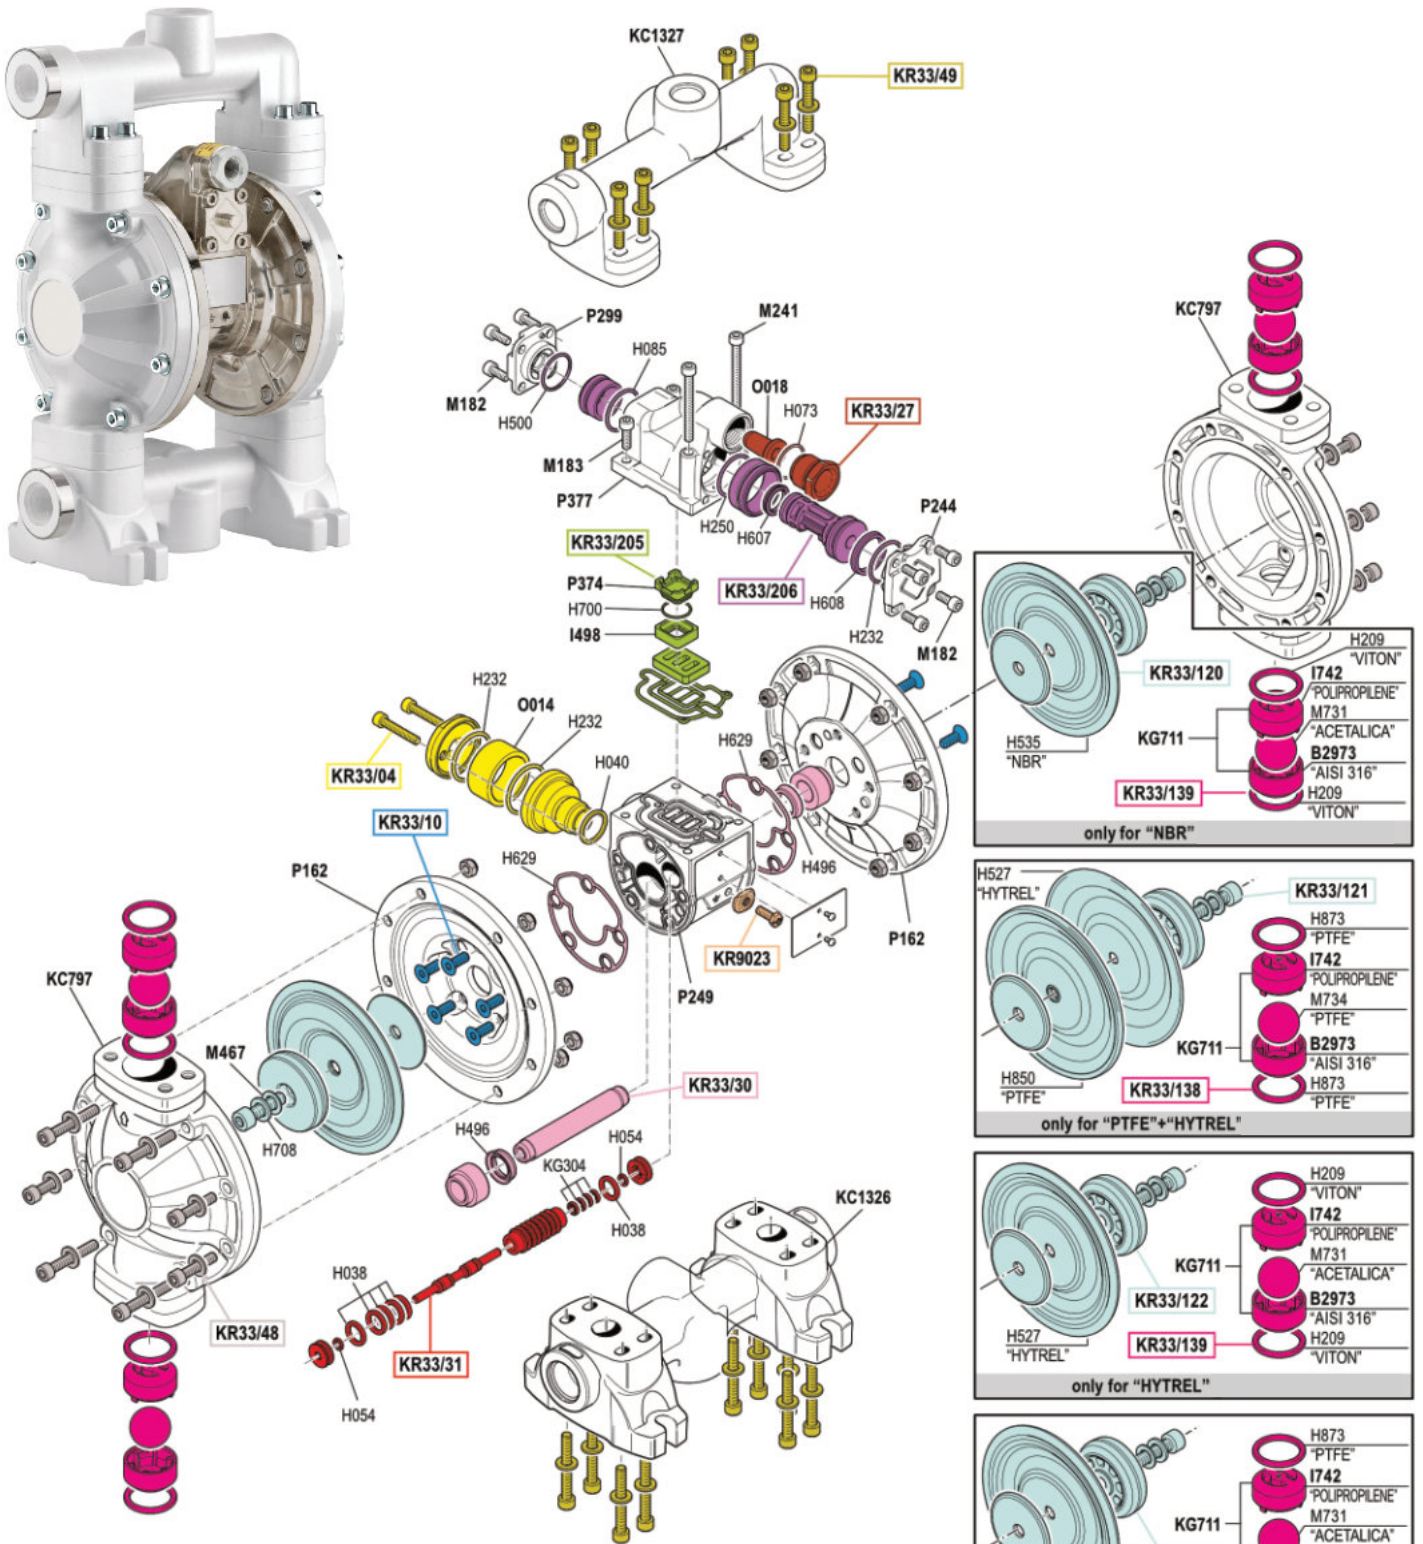

Ersatzteilliste Doppelmembranpumpen

Spare part list Double diaphragm pump

Pumpengehäuse / pump casing Polypropylen

Membran / membranes

EPDM	7.100.100
Hytrel	7.100.110
NBR	7.100.120
Santoprene	7.100.130
PTFE + Hytrel	7.100.140

Ersatzteilliste Doppelmembranpumpen

Spare part list Double diaphragm pump

Ersatzteile, Set Spare parts, set	Art.Nr. Item-No	Menge Qty	Art.Nr. Item-No	Menge Qty
KR33/120 (NBR)	H700	1	KR33/209 (air distributor gaskets kit)	1
KR33/121 (PTFE+Hytrel)	H708	2	KR33/210 (motor gaskets kit)	1
KR33/122 (Hytrel)	KC1326	1	KR33/286 (diaphragm + valve kit NBR)	1
KR33/123 (EPDM)	KC1327	1	KR33/287 (diaphragm + valve kit PTFE+Hytrel)	1
KR33/124 (Santoprene)	KC132	1	KR33/288 (diaphragm + valve kit Hytrel)	1
KR33/138 (PTFE+Hytrel)	KC797	2	KR33/289 (diaphragm + valve kit EPDM)	1
KR33/139 (Hytrel/NBR)	M182	8	KR33/290 (diaphragm + valve kit Santoprene)	1
KR33/140 (EPDM)	M183	2		
KR33/141(Santoprene)	M241	2		
KR33/04	M467	2		
KR33/10	0014	1		
KR33/27	0018	1		
KR33/30	P162	2		
KR33/31	P244	1		
KR33/48	P249	1		
KR33/49	P299	1		
KR33/205	P374	1		
KR33/206	P377	1		
KR9023	H527 (Hytrel)	2		
	H535 (NBR)	2		
	H557 (EPDM)	2		
	H617 (Santoprene)	2		
	H850 (PTFE)	2		
	H209 (Viton)	8		
	H873 (PTFE)	8		
	KG711	4		
	M731 (Acetalica)	4		
	M734 (PTFE)	4		
	M760 (Santoprene)	4		
			Art.Nr. Item-No	Menge Qty
			KS33/150 (NBR) includes KR33/209, KR33/120, KR33/286	1
			KS33/151 (PTFE+Hytrel) includes KR33/209, KR33/120, KR33/287	1
			KS33/152 (Hytrel) includes KR33/209, KR33/120, KR33/288	1
			KS33/153 (EPDM) includes KR33/209, KR33/120, KR33/289	1
			KS33/154 Santoprene) includes KR33/209, KR33/120, KR33/290	1