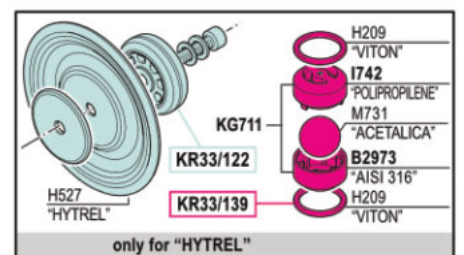

Ersatzteilliste Doppelmembranpumpen

Spare part list Double diaphragm pump

Pumpengehäuse / pump casing Polypropylen

Membran / membranes

EPDM	7.100.100
Hytrel	7.100.110
NBR	7.100.120
Santoprene	7.100.130
PTFE + Hytrel	7.100.140

Ersatzteilliste Doppelmembranpumpen

Spare part list Double diaphragm pump

Ersatzteile, Set Spare parts, set	Art.Nr. Item-No	Menge Qty	Art.Nr. Item-No	Menge Qty
KR33/120 (NBR)	H700	1	KR33/209 (air distributor gaskets kit)	1
KR33/121 (PTFE+Hytrel)	H708	2	KR33/210 (motor gaskets kit)	1
KR33/122 (Hytrel)	KC1326	1	KR33/286 (diaphragm + valve kit NBR)	1
KR33/123 (EPDM)	KC1327	1	KR33/287 (diaphragm + valve kit PTFE+Hytrel)	1
KR33/124 (Santoprene)	KC132	1	KR33/288 (diaphragm + valve kit Hytrel)	1
KR33/138 (PTFE+Hytrel)	KC797	2	KR33/289 (diaphragm + valve kit EPDM)	1
KR33/139 (Hytrel/NBR)	M182	8	KR33/290 (diaphragm + valve kit Santoprene)	1
KR33/140 (EPDM)	M183	2		
KR33/141(Santoprene)	M241	2		
KR33/04	M467	2		
KR33/10	0014	1		
KR33/27	0018	1		
KR33/30	P162	2		
KR33/31	P244	1		
KR33/48	P249	1		
KR33/49	P299	1		
KR33/205	P374	1		
KR33/206	P377	1		
KR9023	H527 (Hytrel)	2		
	H535 (NBR)	2		
	H557 (EPDM)	2		
	H617 (Santoprene)	2		
	H850 (PTFE)	2		
	H209 (Viton)	8		
	H873 (PTFE)	8		
	KG711	4		
	M731 (Acetalica)	4		
	M734 (PTFE)	4		
	M760 (Santoprene)	4		
			Art.Nr. Item-No	Menge Qty
			KS33/150 (NBR) includes KR33/209, KR33/120, KR33/286	1
			KS33/151 (PTFE+Hytrel) includes KR33/209, KR33/120, KR33/287	1
			KS33/152 (Hytrel) includes KR33/209, KR33/120, KR33/288	1
			KS33/153 (EPDM) includes KR33/209, KR33/120, KR33/289	1
			KS33/154 Santoprene) includes KR33/209, KR33/120, KR33/290	1