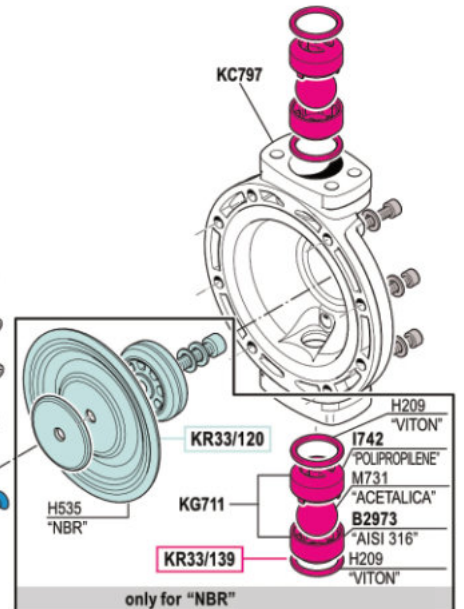

Ersatzteilliste Doppelmembranpumpen

Spare part list Double diaphragm pump

Pumpengehäuse / pump casing Polypropylen

Membran / membranes

EPDM	7.100.100
Hytrel	7.100.110
NBR	7.100.120
Santoprene	7.100.130
PTFE + Hytrel	7.100.140

Ersatzteilliste Doppelmembranpumpen

Spare part list Double diaphragm pump

Ersatzteile, Set Spare parts, set	Art.Nr. Item-No	Menge Qty	Art.Nr. Item-No	Menge Qty
KR33/120 (NBR)	H700	1	KR33/209 (air distributor gaskets kit)	1
KR33/121 (PTFE+Hytrel)	H708	2	KR33/210 (motor gaskets kit)	1
KR33/122 (Hytrel)	KC1326	1	KR33/286 (diaphragm + valve kit NBR)	1
KR33/123 (EPDM)	KC1327	1	KR33/287 (diaphragm + valve kit PTFE+Hytrel)	1
KR33/124 (Santoprene)	KC132	1	KR33/288 (diaphragm + valve kit Hytrel)	1
KR33/138 (PTFE+Hytrel)	KC797	2	KR33/289 (diaphragm + valve kit EPDM)	1
KR33/139 (Hytrel/NBR)	M182	8	KR33/290 (diaphragm + valve kit Santoprene)	1
KR33/140 (EPDM)	M183	2		
KR33/141(Santoprene)	M241	2		
KR33/04	M467	2		
KR33/10	0014	1		
KR33/27	0018	1		
KR33/30	P162	2		
KR33/31	P244	1		
KR33/48	P249	1		
KR33/49	P299	1		
KR33/205	P374	1		
KR33/206	P377	1		
KR9023	H527 (Hytrel)	2		
	H535 (NBR)	2		
	H557 (EPDM)	2		
	H617 (Santoprene)	2		
	H850 (PTFE)	2		
	H209 (Viton)	8		
	H873 (PTFE)	8		
	KG711	4		
	M731 (Acetalica)	4		
	M734 (PTFE)	4		
	M760 (Santoprene)	4		
			Art.Nr. Item-No	Menge Qty
			KS33/150 (NBR) includes KR33/209, KR33/120, KR33/286	1
			KS33/151 (PTFE+Hytrel) includes KR33/209, KR33/120, KR33/287	1
			KS33/152 (Hytrel) includes KR33/209, KR33/120, KR33/288	1
			KS33/153 (EPDM) includes KR33/209, KR33/120, KR33/289	1
			KS33/154 Santoprene) includes KR33/209, KR33/120, KR33/290	1