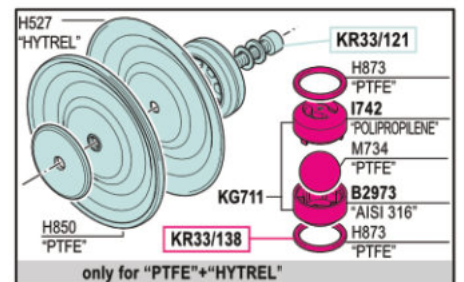

Ersatzteilliste Doppelmembranpumpen

Spare part list Double diaphragm pump

Pumpengehäuse / pump casing Polypropylen

Membran / membranes

EPDM	7.100.100
Hytrel	7.100.110
NBR	7.100.120
Santoprene	7.100.130
PTFE + Hytrel	7.100.140

Ersatzteilliste Doppelmembranpumpen

Spare part list Double diaphragm pump

Ersatzteile, Set Spare parts, set	Art.Nr. Item-No	Menge Qty	Art.Nr. Item-No	Menge Qty
KR33/120 (NBR)	H700	1	KR33/209 (air distributor gaskets kit)	1
KR33/121 (PTFE+Hytrel)	H708	2	KR33/210 (motor gaskets kit)	1
KR33/122 (Hytrel)	KC1326	1	KR33/286 (diaphragm + valve kit NBR)	1
KR33/123 (EPDM)	KC1327	1	KR33/287 (diaphragm + valve kit PTFE+Hytrel)	1
KR33/124 (Santoprene)	KC132	1	KR33/288 (diaphragm + valve kit Hytrel)	1
KR33/138 (PTFE+Hytrel)	KC797	2	KR33/289 (diaphragm + valve kit EPDM)	1
KR33/139 (Hytrel/NBR)	M182	8	KR33/290 (diaphragm + valve kit Santoprene)	1
KR33/140 (EPDM)	M183	2		
KR33/141(Santoprene)	M241	2		
KR33/04	M467	2		
KR33/10	0014	1		
KR33/27	0018	1		
KR33/30	P162	2		
KR33/31	P244	1		
KR33/48	P249	1		
KR33/49	P299	1		
KR33/205	P374	1		
KR33/206	P377	1		
KR9023	H527 (Hytrel)	2		
	H535 (NBR)	2		
	H557 (EPDM)	2		
	H617 (Santoprene)	2		
	H850 (PTFE)	2		
	H209 (Viton)	8		
	H873 (PTFE)	8		
	KG711	4		
	M731 (Acetalica)	4		
	M734 (PTFE)	4		
	M760 (Santoprene)	4		
			Art.Nr. Item-No	Menge Qty
			KS33/150 (NBR) includes KR33/209, KR33/120, KR33/286	1
			KS33/151 (PTFE+Hytrel) includes KR33/209, KR33/120, KR33/287	1
			KS33/152 (Hytrel) includes KR33/209, KR33/120, KR33/288	1
			KS33/153 (EPDM) includes KR33/209, KR33/120, KR33/289	1
			KS33/154 Santoprene) includes KR33/209, KR33/120, KR33/290	1