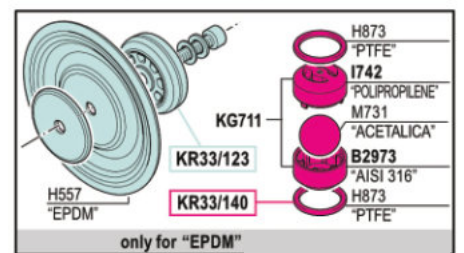

Ersatzteilliste Doppelmembranpumpen

Spare part list Double diaphragm pump

Pumpengehäuse / pump casing Polypropylen

Membran / membranes

EPDM	7.100.100
Hytrel	7.100.110
NBR	7.100.120
Santoprene	7.100.130
PTFE + Hytrel	7.100.140

Ersatzteilliste Doppelmembranpumpen

Spare part list Double diaphragm pump

Ersatzteile, Set Spare parts, set	Art.Nr. Item-No	Menge Qty	Art.Nr. Item-No	Menge Qty
KR33/120 (NBR)	H700	1	KR33/209 (air distributor gaskets kit)	1
KR33/121 (PTFE+Hytrel)	H708	2	KR33/210 (motor gaskets kit)	1
KR33/122 (Hytrel)	KC1326	1	KR33/286 (diaphragm + valve kit NBR)	1
KR33/123 (EPDM)	KC1327	1	KR33/287 (diaphragm + valve kit PTFE+Hytrel)	1
KR33/124 (Santoprene)	KC132	1	KR33/288 (diaphragm + valve kit Hytrel)	1
KR33/138 (PTFE+Hytrel)	KC797	2	KR33/289 (diaphragm + valve kit EPDM)	1
KR33/139 (Hytrel/NBR)	M182	8	KR33/290 (diaphragm + valve kit Santoprene)	1
KR33/140 (EPDM)	M183	2		
KR33/141(Santoprene)	M241	2		
KR33/04	M467	2		
KR33/10	0014	1		
KR33/27	0018	1		
KR33/30	P162	2		
KR33/31	P244	1		
KR33/48	P249	1		
KR33/49	P299	1		
KR33/205	P374	1		
KR33/206	P377	1		
KR9023	H527 (Hytrel)	2		
	H535 (NBR)	2		
	H557 (EPDM)	2		
	H617 (Santoprene)	2		
	H850 (PTFE)	2		
	H209 (Viton)	8		
	H873 (PTFE)	8		
	KG711	4		
	M731 (Acetalica)	4		
	M734 (PTFE)	4		
	M760 (Santoprene)	4		
			Art.Nr. Item-No	Menge Qty
			KS33/150 (NBR) includes KR33/209, KR33/120, KR33/286	1
			KS33/151 (PTFE+Hytrel) includes KR33/209, KR33/120, KR33/287	1
			KS33/152 (Hytrel) includes KR33/209, KR33/120, KR33/288	1
			KS33/153 (EPDM) includes KR33/209, KR33/120, KR33/289	1
			KS33/154 Santoprene) includes KR33/209, KR33/120, KR33/290	1