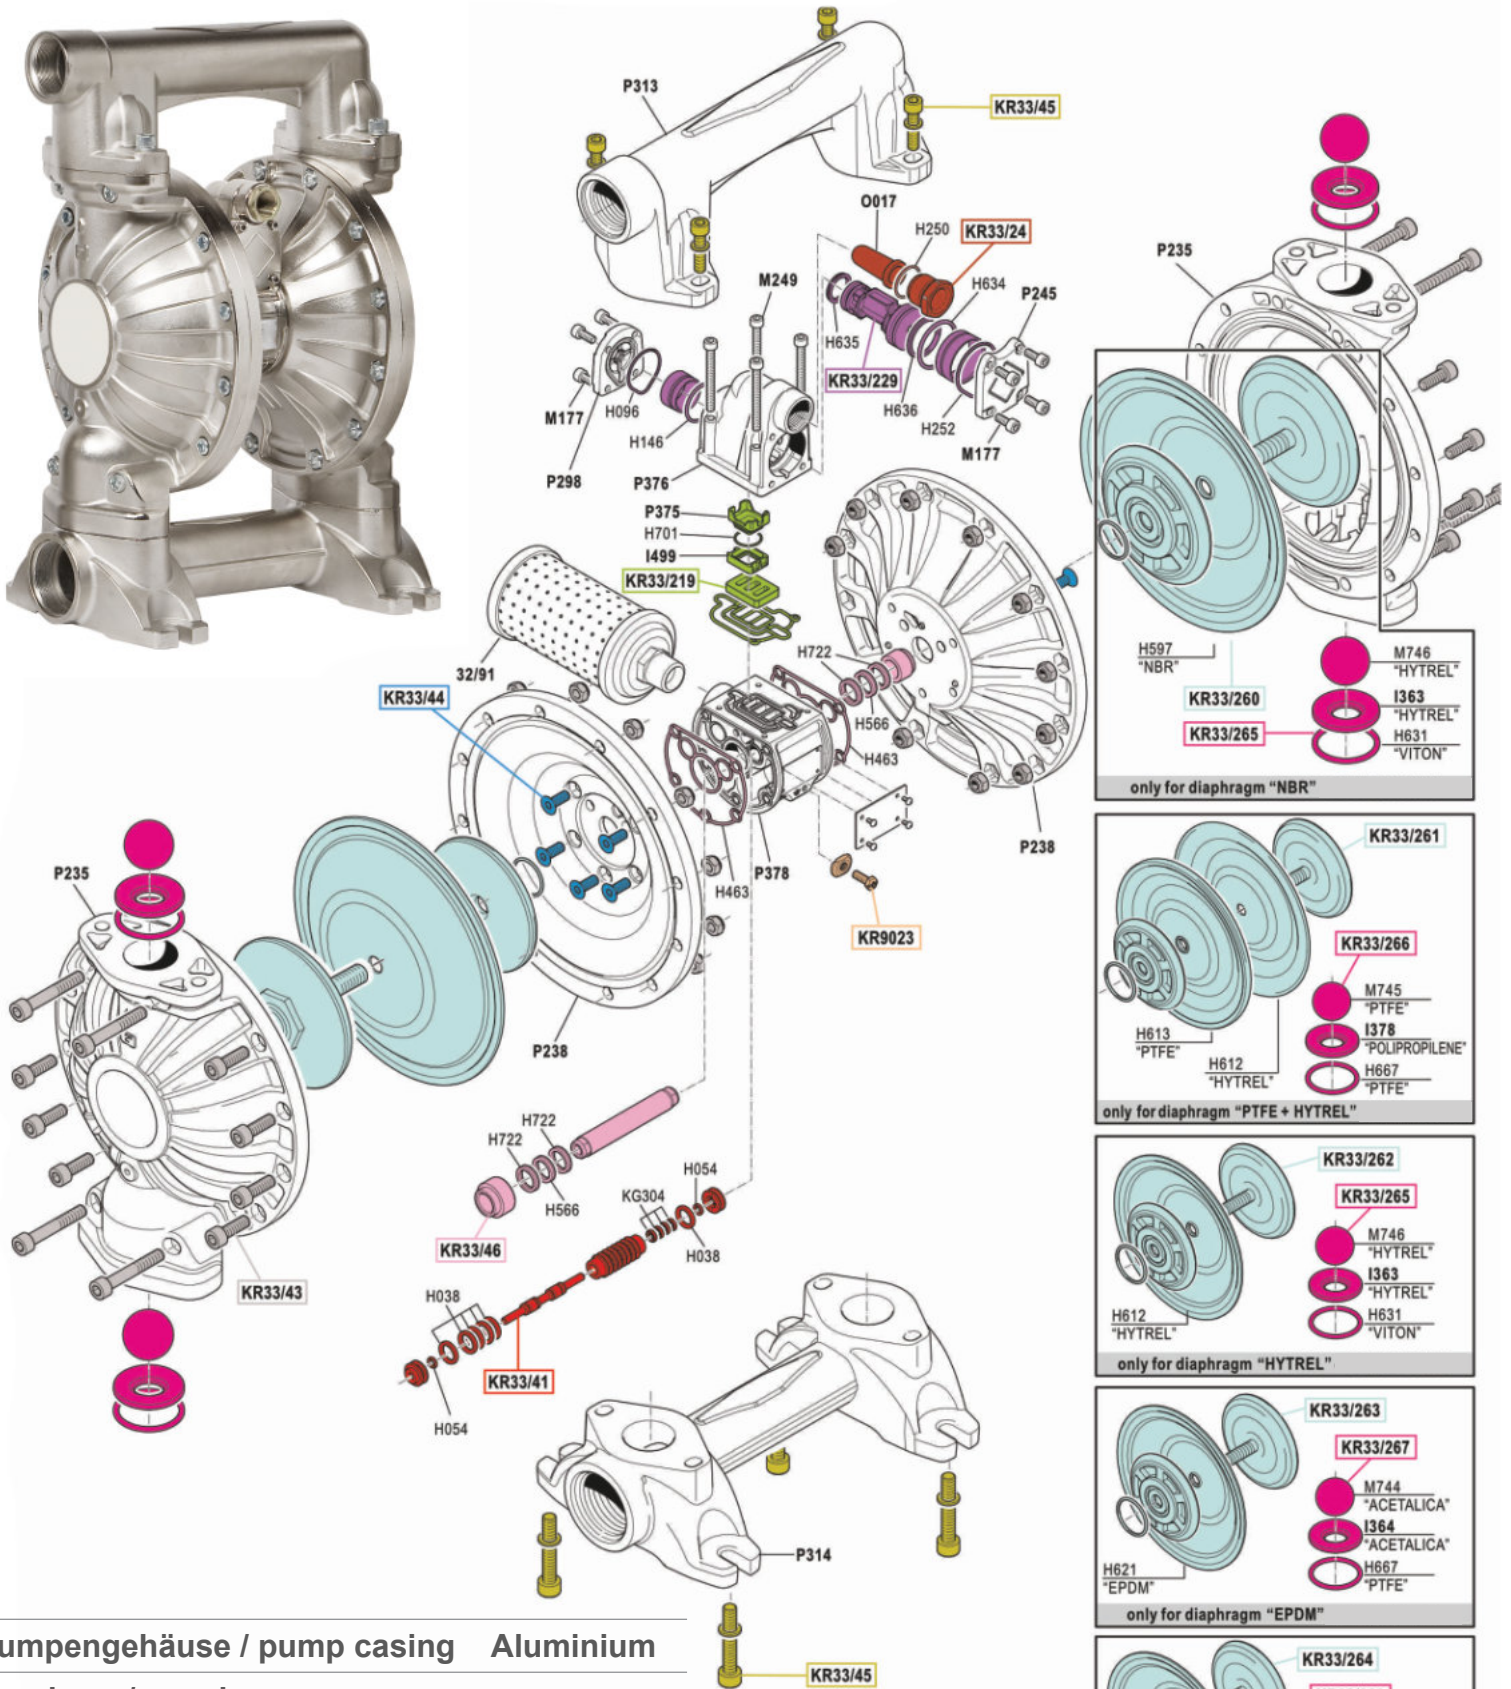

Ersatzteilliste Doppelmembranpumpen

Spare part list Double diaphragm pump

Pumpengehäuse / pump casing	Aluminium
Membran / membranes	
EPDM	7.750.100
Hytrell	7.750.110
NBR	7.750.120
Santoprene	7.750.130
PTFE + Hytrell	7.750.140

only for diaphragm "NBR"

only for diaphragm "PTFE + HYTREL"

only for diaphragm "HYTREL"

only for diaphragm "EPDM"

only for diaphragm "SANTOPRENE"

Ersatzteilliste Doppelmembranpumpen

Spare part list Double diaphragm pump

Ersatzteile, Set Spare parts, set	Art.Nr. Item-No	Menge Qty	Art.Nr. Item-No	Menge Qty
KR33/260 (NBR)	32/91	1	KR33/258 (air distributor gaskets kit)	1
KR33/261 (PTFE+Hytrel)	H701	1	KR33/259 (motor gaskets kit)	1
KR33/262 (Hytrel)	I499	1	KR33/269 (diaphragm + valve kit NBR)	1
KR33/263 (Santoprene)	M177	8	KR33/270 (diaphragm + valve kit PTFE+Hytrel)	1
KR33/264 (EPDM)	M249	4	KR33/271 (diaphragm + valve kit Hytrel)	1
KR33/265 (Hytrel/NBR)	0017	1	KR33/272 (diaphragm + valve kit EPDM)	1
KR33/266 (PTFE+Hytrel)	P235	2	KR33/273 (diaphragm + valve kit Santoprene)	1
KR33/267 (EPDM)	P238	2		
KR33/268 (Santoprene)	P245	1		
KR33/24	P298	1		
KR33/41	P313	1		
KR33/43	P314	1	Art.Nr. Item-No	Menge Qty
KR33/44	P375	1	KS33/120 (NBR) includes KR33/258, KR33/259, KR33/269	1
KR33/45	P376	1	KS33/121 (PTFE+Hytrel) includes KR33/258, KR33/259, KR33/270	1
KR33/46	P378	1	KS33/122 (Hytrel) includes KR33/258, KR33/259, KR33/271	1
KR33/219		1	KS33/123 (EPDM) includes KR33/258, KR33/259, KR33/272	1
KR33/229		1	KS33/124 Santoprene includes KR33/258, KR33/259, KR33/273	1
KR9023		1		
	H597 (NBR)	2		
	H612 (Hytrel)	2		
	H613 (PTFE)	2		
	H619 (Santoprene)	2		
	H621 (EPDM)	2		
	H631 (Viton)	4		
	H667 (PTFE)	4		
	I363 (Hytrel)	4		
	I364 (Acetalica)	4		
	I378 (Polipropilene)	4		
	I448 (Santoprene)	4		
	M744 (Acetalica)	4		
	M745 (PTFE)	4		
	M746 (Hytrel)	4		
	M759 (Santoprene)	4		