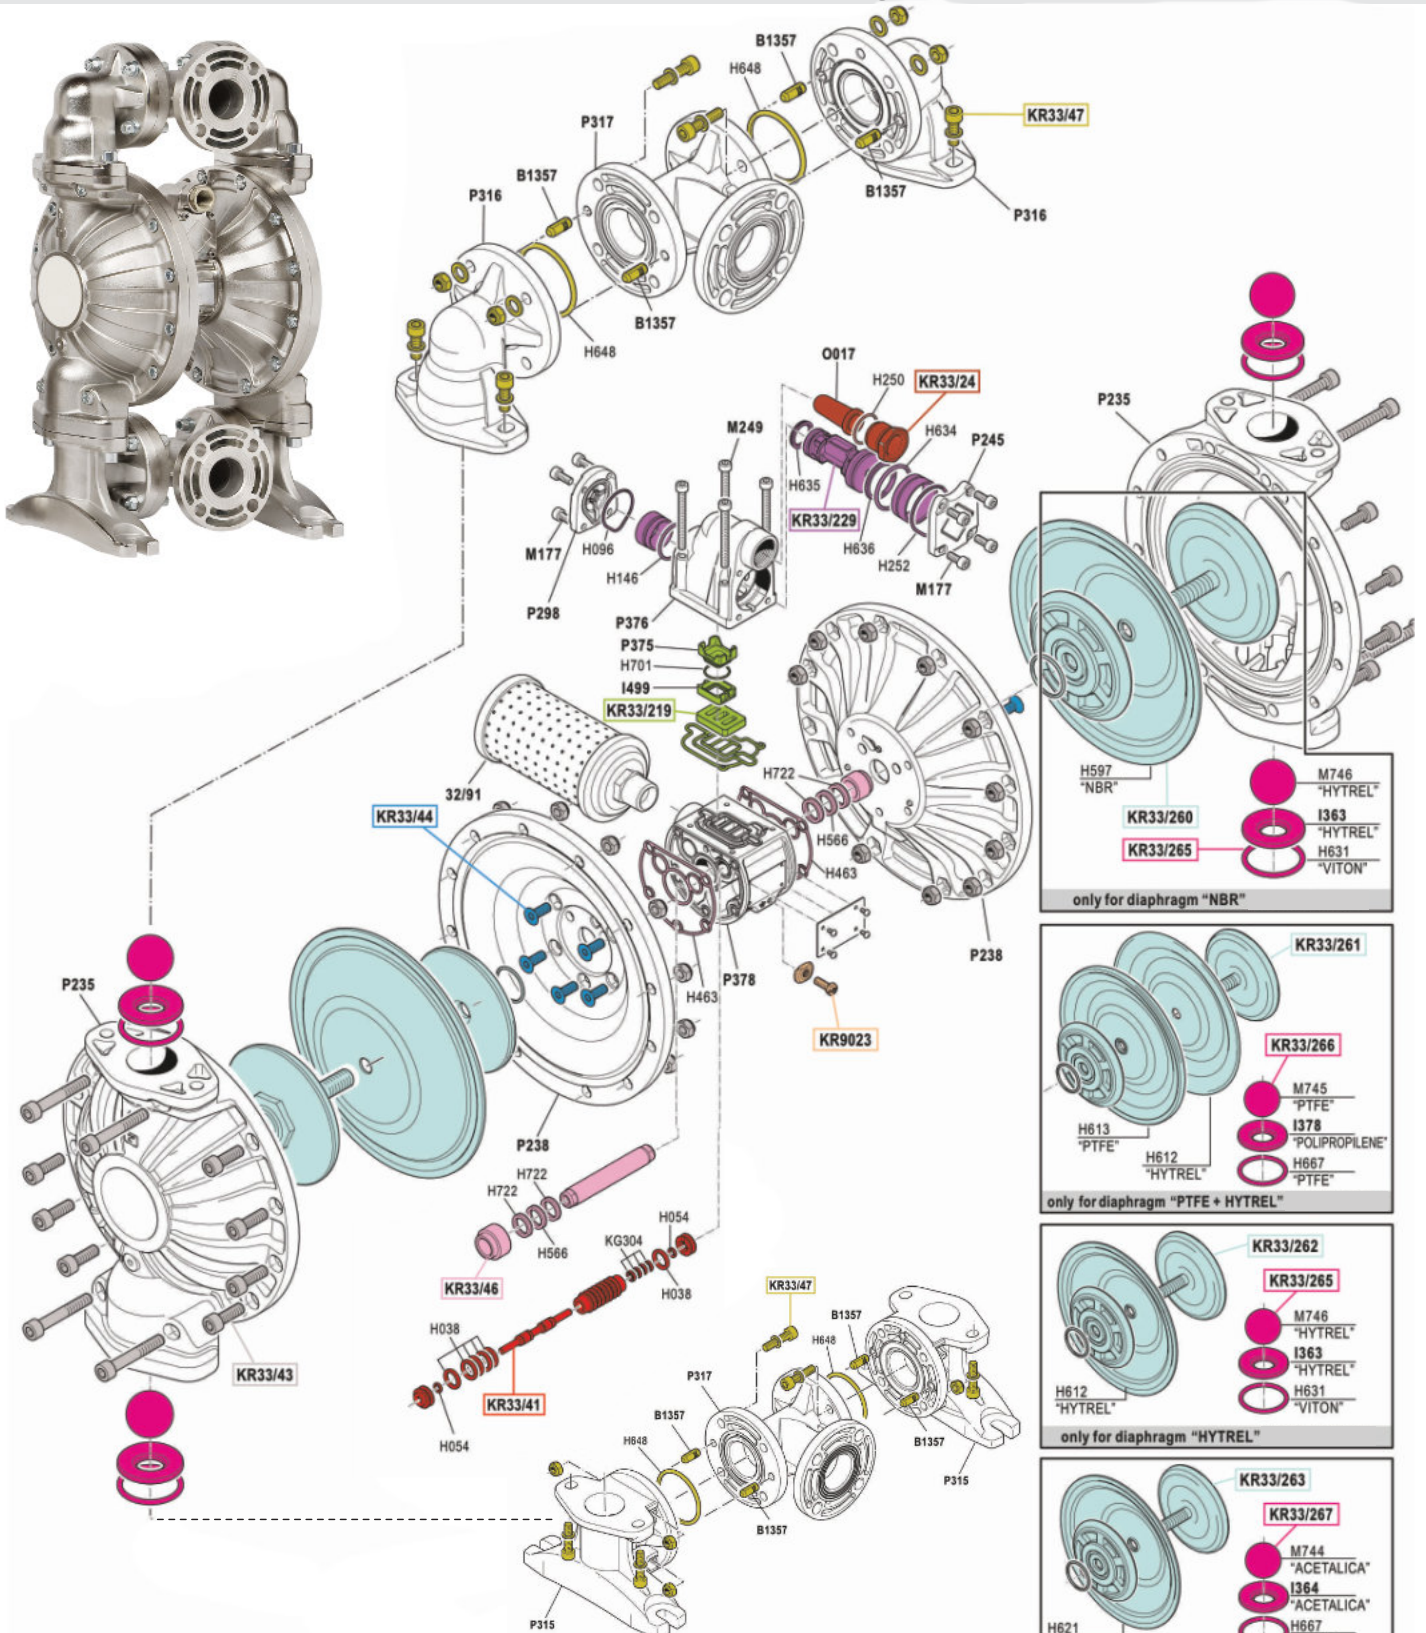

Ersatzteilliste Doppelmembranpumpen

Spare part list Double diaphragm pump

Pumpengehäuse / pump casing Aluminium

Membran / membranes

EPDM	7.770.100
Hytrel	7.770.110
NBR	7.770.120
Santoprene	7.770.130
PTFE + Hytrel	7.770.140

only for diaphragm "NBR"

only for diaphragm "PTFE + HYTREL"

only for diaphragm "HYTREL"

only for diaphragm "EPDM"

only for diaphragm "SANTOPRENE"

Ersatzteilliste Doppelmembranpumpen

Spare part list Double diaphragm pump

Ersatzteile, Set Spare parts, set	Art.Nr. Item-No	OMeng e Qty	Art.Nr. Item-No	Menge Qty
KR33/260 (NBR)	32/91	1	KR33/258 (air distributor gaskets kit)	1
KR33/261 (PTFE+Hytrel)	B1357	8	KR33/259 (motor gaskets kit)	1
KR33/262 (Hytrel)	H701	1	KR33/269 (diaphragm + valve kit NBR)	1
KR33/263 (Santoprene)	I499	1	KR33/270 (diaphragm + valve kit PTFE+Hytrel)	1
KR33/264 (EPDM)	M177	8	KR33/271 (diaphragm + valve kit Hytrel)	1
KR33/265 (Hytrel/NBR)	M249	4	KR33/272 (diaphragm + valve kit EPDM)	1
KR33/266 (PTFE+Hytrel)	0017	1	KR33/273 (diaphragm + valve kit Santoprene)	1
KR33/267 (EPDM)	P235	2		
KR33/268 (Santoprene)	P238	2		
KR33/24	P245	1		
KR33/41	P298	1		
KR33/43	P315	2		
KR33/44	P316	2		
KR33/46	P317	2		
KR33/47	P375	1		
KR33/219	P376	1		
KR33/229	P378	1		
KR9023		1		
	H597 (NBR)	2		
	H612 (Hytrel)	2		
	H613 (PTFE)	2		
	H619 (Santoprene)	2		
	H621 (EPDM)	2		
	H631 (Viton)	4		
	H667 (PTFE)	4		
	I363 (Hytrel)	4		
	I364 (Acetalica)	4		
	I378 (Polipropilene)	4		
	I448 (Santoprene)	4		
	M744 (Acetalica)	4		
	M745(PTFE)	4		
	M746 (Hytrel)	4		
	M759 (Santoprene)	4		
			Art.Nr. Item-No	Menge Qty
			KS33/120 (NBR) includes KR33/258, KR33/259, KR33/269	1
			KS33/121 (PTFE+Hytrel) includes KR33/258, KR33/259, KR33/270	1
			KS33/122 (Hytrel) includes KR33/258, KR33/259, KR33/271	1
			KS33/123 (EPDM) includes KR33/258, KR33/259, KR33/272	1
			KS33/124 Santoprene) includes KR33/258, KR33/259, KR33/273	1