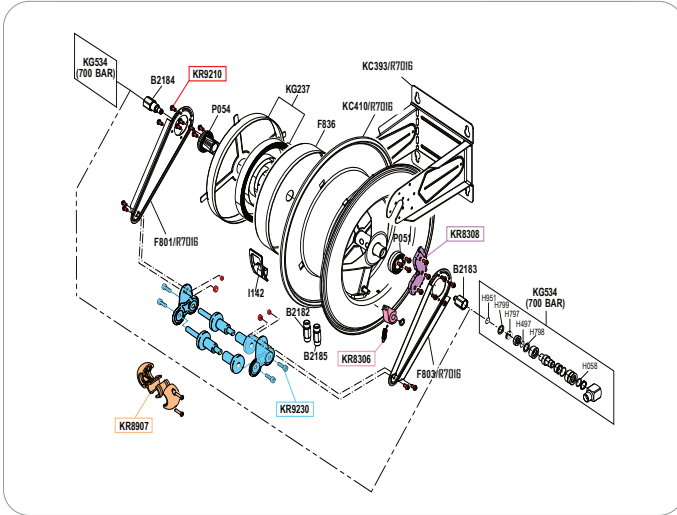

DE

Art.-Nr. 1.610.5500

- OSM 610 DUO
- Stahl lackiert

GB

Item-No. 1.610.5500

- OSM 610 DUO
- Painted steel

Art.Nr. Item-No		Menge Qty
B2182	Adapter 3/8" BSP-R Right adaptor inox	1
B2183	Adapter Achse-Drehgelenk Rack side joint adaptor inox	1
B2184	Gelenkadapter Spring side joint adaptor	1
B2185	Adapter 3/8" BSP-R Inox adaptor	1
F801/R7016	Arm, Stahl lackiert Adjustable arm	1
F803/R7016	Arm, Stahl lackiert Adjustable arm	1
F836	Distanzblech Cover	1
I142	Schlauchauslaufschutz Hose outlet protection	1
KC393/R7016	Wandhalter Hosereel support	1
KC410/R7016	Schlauchtrommel Hosereel drum	1
KG534	Drehgelenk Hosereel joint	2
KG237	Zugfeder Cover spring group	1
P051	Laufbuchse Rack side bush	1
P054	Federmitnehmer Spring side bush	1